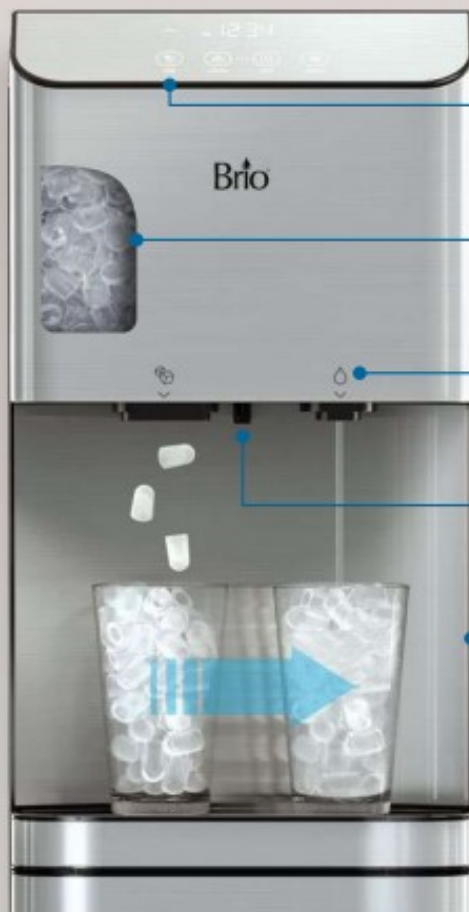

Moderna+ ICE

Ice On Demand + Fast Dispense

Ice on demand

2.5 lbs of ice storage capacity

Fastest dispense

Bright LED night light

10.5" dispense height

Creates 24.6 lbs of ice per day.

720 MODERNA + ICE

- Available in:
- Bottom Load
 - POU 3-Stage
 - POU 4-Stage RO

CLBL720SCIC

CLPOU720UVF3IC

CLPOU720UVRO4IC

720 MODERNA + ICE

The best of both worlds—the Brio Moderna Ice Dispenser & Water Cooler dispenses ice and water. Effortlessly enjoy up to 24.6 lbs. of ice per day, piping hot water, and refreshing cold water—all at the press of a button. Plus, with a 10.5" dispense height and larger solenoid valve, tall glasses and pitchers fit easily and fill quicker than ever before.

KEY FEATURES

Dispense On The Double

Rapidly fills glasses and sports bottles to quickly satisfy thirsty households and offices.

Digital Display

Clearly see temperature and time with bright display. Touch panel allows for easy dispensing.