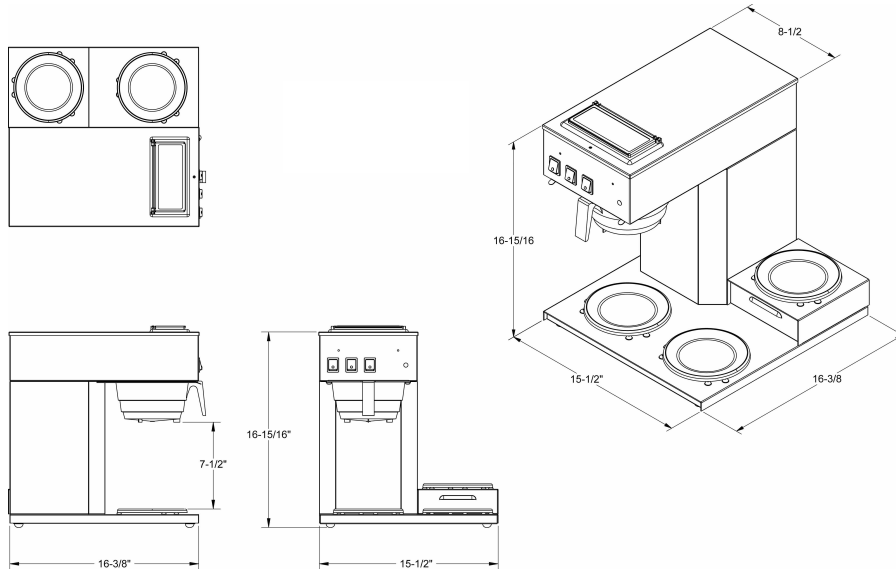

MODEL	WIDTH	DEPTH	HEIGHT	(USA)	CANADA	WEIGHT	CU.FT.
AK-3/AK3-AS	15 1/2"	16 3/8"	16 15/16"	14.6A	11.7A	28LB.	7.81

www.newcocooffee.com

800.325.7867